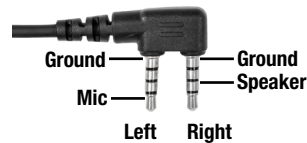

Specialty Lavalier Headset Product Specifications

Headset Models: CHS-LAV-DM, CHS-LAVPTT-DM

Overview

The Lavalier Headset is part of a line of specialty communications headsets that incorporate features that are uniquely suited to certain professional environments. This model is a lavalier microphone and eartube with dual mini connector for use with all CrewPlex beltpacks (also available in a push-to-talk model).

In-Ear Headset Key Features

- Light weight and crystal clear sound
- Discreet clear eartube fits snugly in your ear
- Lavalier mic includes clip for easy attachment to clothing
- High sensitivity omni directional microphone
- Can be used with most hard hats and helmets
- Available models with or without an Inline PTT button

What's in the Box?

- Headset
- Two replacement earbud tips

Specification*	Lavalier Headset
Mic Type	Omnidirectional condenser electret
Mic Sensitivity	-42 dB ± 3 dB
Impedance	2.2 kΩ at 1 kHz
Speaker Sound Level	128 dB
Speaker Sensitivity	109 dB ± 3 dB (146 mV at 1 kHz)
Total Harmonic Distortion	Less than 5%
Total Length	62.2 in. (158 cm)
Weight	1.8 oz (51.4 g)
Connector	Dual Mini (3.5 mm TRRS)