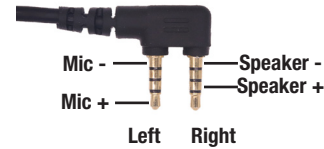

# Hard Hat Clip-On Lite Headset Product Specifications

Electret Microphone Headset Models: CHS-MR10-SMR, CHS-MR10-SML

## Overview

The Hard Hat Clip-On LITE Headset is part of a line of specialty communications headsets that incorporate features that are uniquely suited to certain industrial environments. The lightweight hard hat clip-on headset uses a dual mini connector for use with the MR10 Wireless Clip-On Pack. Using a CAC-CLIP-HHFB or CAC-CLIP-HHSB adapter clip along with the MR10 pack makes it compatible with most standard brim hard hats.

## Hard Hat Clip-On Lite Headset Key Features

- Clip-on style for use with hard hats or safety helmets (Requires a CAC-CLIP-HHFB or CAC-CLIP-HHSB MR10 Clip)
- Comfortable and Adjustable Single Ear Headset
- Noise-canceling electret cardioid microphone
- Flexible and adjustable mic boom

3.5 mm Dual Mini (Gold)  
TRRS Connector

Specification*	CHS-MR10-SMR / CHS-MR10-SML
<b>Microphone</b>	
Microphone Type	Electret
Frequency Response	20–20,000 Hz
Mic Sensitivity	-42 ± 3 dB
Pattern	Cardioid
Output Impedance	Maximum 2.2 kΩ
Bias Voltage	2.0 VDC
<b>Speaker (Headphone)</b>	
Frequency Response	100–15,000 Hz
Nominal Impedance	8Ω ± 15% at 1 kHz, with 1 Vrms
Sensitivity at 1 kHz	105 dB ± 3 dB
Speaker Type	Dynamic
Max Input Power	250 mW
<b>Cables</b>	
Termination at Ear	Internal
Length	6.3 ft. (160 mm)
Outside Diameter	0.096 in. (2.46 mm)
<b>Physical Features</b>	
Mic Boom Length	6.5 in. (165 mm)
Weight	1.6 oz (45 g)
Connector	Dual Mini (3.5 mm TRRS)